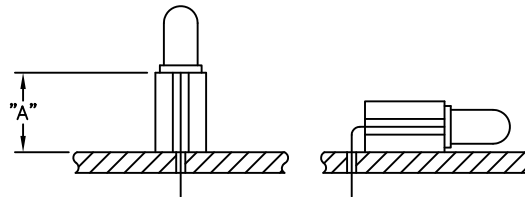

PART NO.	"A"±.020 (±0.5)	"B"	"C"	"D" REF.	LED TYPE
SQLEDS1-4-26	.250 (6.4)	.17 (4.3)	.03 (0.8)	.17 (4.3)	T-1
SQLEDS1-6-26	.375 (9.5)				
*SQLEDS1-8-26	.500 (12.7)				
SQLEDS2-4-26	.250 (6.4)	.24 (6.1)	.07 (1.8)	.27 (6.9)	T-13/4
SQLEDS2-6-26	.375 (9.5)				
SQLEDS2-8-26	.500 (12.7)				
*SQLEDS2-10-26	.625 (15.9)				
SQLEDS2-12-26	.750 (19.1)				

*PARTS AVAILABLE BY SPECIAL ORDER

TYPICAL APPLICATIONS

NOTES:

1. MATERIAL: PVC (RMS-26).
2. COLOR: BLACK.

TITLE: SQUARE LED SPACERS			DWG IN IN (MM)	
E	SEE CO 200604 FOR CHANGES	SK 12.01.10	FINAL	
D	SEE ECN #1337 FOR CHANGES	SK 07.10.07	FILE # SQLEDS	DWN: S.M.
C	REMOVED NOTE 2. AND LED 45° CUT	SM 03.23.01	MAT'L: SEE NOTES	APP:
B	COMPLETELY RE-DRAWN	SM 03.12.01	RE: RICHCO, INC.	DT: 03/12/01
A	RELEASED TO PRODUCTION	SM 03.12.01		DT:
REV	DESCRIPTION	ENGR DATE		