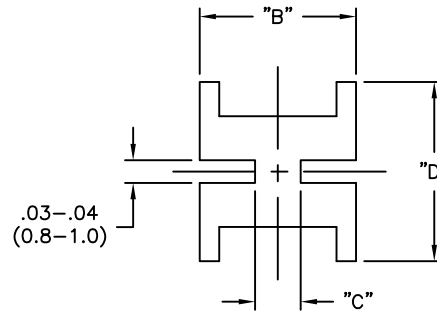

PART NO.	"A"±.020 (±0.5)	"B"	"C"	"D" REF.	LED TYPE
SQLEDS1-4-26	.250 (6.4)	.17 (4.3)	.03 (0.8)	.17 (4.3)	T-1
SQLEDS1-6-26	.375 (9.5)				
*SQLEDS1-8-26	.500 (12.7)				
SQLEDS2-4-26	.250 (6.4)	.24 (6.1)	.07 (1.8)	.27 (6.9)	T-13/4
SQLEDS2-6-26	.375 (9.5)				
SQLEDS2-8-26	.500 (12.7)				
*SQLEDS2-10-26	.625 (15.9)				
SQLEDS2-12-26	.750 (19.1)				

*PARTS AVAILABLE BY SPECIAL ORDER

TYPICAL APPLICATIONS

NOTES:

1. MATERIAL: PVC (RMS-26).
2. COLOR: BLACK.

TITLE: SQUARE LED SPACERS			DWG IN IN (MM)	
E	SEE CO 200604 FOR CHANGES	SK 12.01.10	FINAL	
D	SEE ECN #1337 FOR CHANGES	SK 07.10.07	FILE # SQLEDS	DWN: S.M.
C	REMOVED NOTE 2. AND LED 45° CUT	SM 03.23.01	MAT'L: SEE NOTES	APP:
B	COMPLETELY RE-DRAWN	SM 03.12.01	RE: RICHCO, INC.	DT: 03/12/01
A	RELEASED TO PRODUCTION	SM 03.12.01		DT:
REV	DESCRIPTION	ENGR DATE		

TOLERANCES UNLESS NOTED
 .XX=±.010
 .XXX=±.005
 FRAC=±1/64
 ANG=±1°

RICHCO INC.
 PO BOX 804238, CHICAGO, 60680
 (773) 539-4060

PART #
 SEE TABLE

PRINT TYPE
 CA