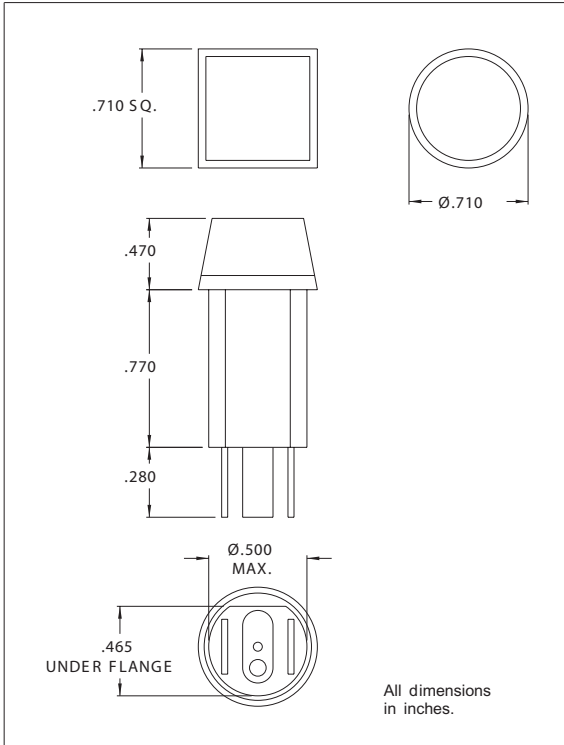

3062 Series Relampable Incandescent Indicator Light

DESCRIPTION AND FEATURES

Ordering Information:

For use with T-2 slide base (short) lamps.
 Complete assembly consists of socket (3062),
 lamp and lens (see chart below).
 Items supplied unassembled. Lamp lens and socket
 must be ordered separately.

Mounting: Ø.500 hole, supplied with push-on
 speednut SN0461
 Mounting hole pattern on page SP2.

Lens: Polycarbonate, snap-on

Body: Black Nylon

Terminals: Nickel plated brass

Lens Color Table

Color	Round Lens No.	Square Lens No.
Red	3111	3121
Clear	3112	3122
Amber	3113	3123
White	3114	3124
Green	3115	3125
Blue	3116	3126
Yellow	3117	3127