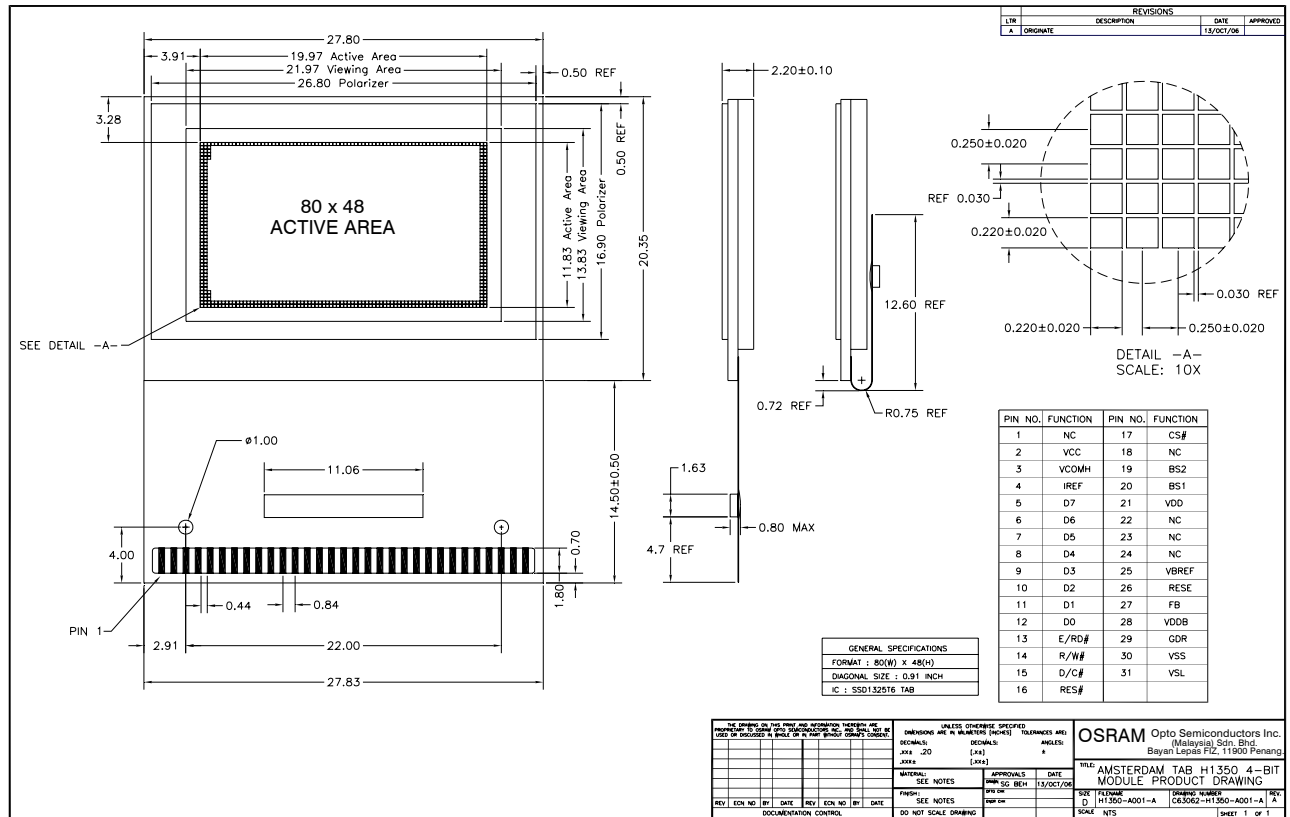

## Specifications

<b>Display Format</b>	80 Columns x 48 Rows				
<b>Diagonal</b>	0.9 inch				
<b>Pixel Pitch</b>	0.250 (W) x 0.250 (H) mm				
<b>Color, Luminance &amp; lifetime</b>	Color	CIE x	CIE y	Cd/m <sup>2</sup>	Lifetime hrs, 25°C
	Elegance Yellow	0.46	0.54	100	40K
	Lime Green	0.37	0.62	120	10K
	Golden Orange	0.60	0.40	60	10K
<b>Grayscale</b>	4 bit				
<b>Active Area</b>	19.97 (W) X 11.83 (H) mm				
<b>Module Size</b>	27.80 (W) X 34.85 (H) X 2.20 mm (T)				
<b>Viewing Angle</b>	180°				
<b>Contrast Ratio</b>	2000:1 dark ambient				
<b>Temperature</b>	-30°C to 70°C				
<b>Logic Voltage</b>	2.4V – 3.5V				
<b>Supply Voltage</b>	12.5V				
<b>Power Cons.</b>	0.05 mW (sleep mode)				
<b>Interface</b>	Parallel/Serial				
<b>Driver</b>	SSD1325				
<b>Weight</b>	2.54g typical				

# Mechanical Dimensions and Pin Description