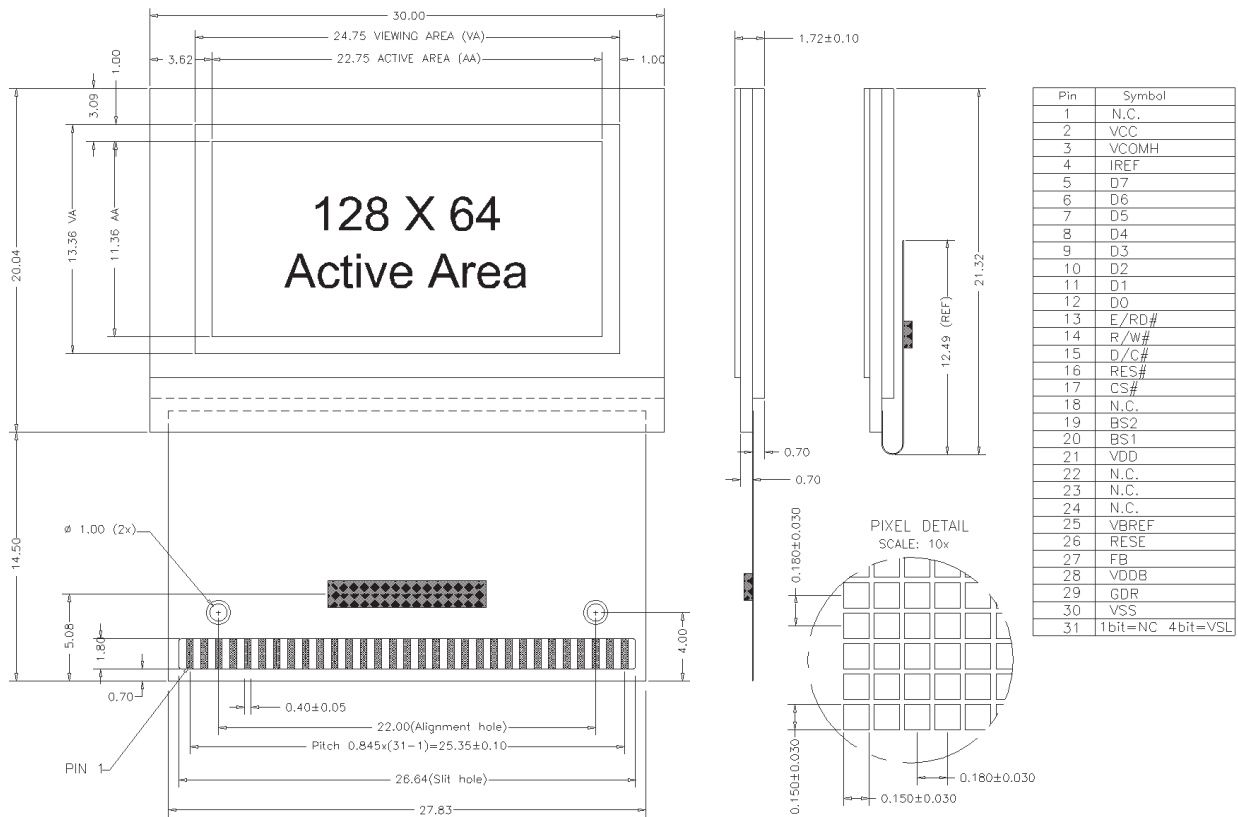

Display Format	128 Columns x 64 Rows				
Diagonal	1.0 inch				
Pixel Pitch	0.18 mm x 0.18 mm				
Color, Luminance & Lifetime	Color On Demand	CIE x	CIE y	cd/m ²	Lifetime hrs, 25°C
	Elegance Yellow	0.46	0.54	100/200*	40K/10K*
	Lime Green	0.37	0.62	120	10K
	Tiger Orange	0.63	0.37	50	10K
	Galaxy White	0.25	0.25	35	TBA
Grayscale	1 or 4 bit				
Active Area	22.75 (W) X 11.36 (H) mm				
Module Size	30.0 (W) X 20.0 (H) X 1.7 (T) mm				
Viewing Angle	180°				
Contrast Ratio	2000:1 dark ambient				
Temperature	-30°C to +70°C Operating				
Voltage	2.4V – 3.5V (Logic) 12V– 13V (OLED Supply)				
Power	0.05 mW (Sleep Mode)				
Interface	Parallel or Serial, TAB interconnect				
Driver	SSD1303 (1-bit), SDD0323 (4-bit)				
Weight	2.2g nominal				

* High Brightness Mode

Mechanical Dimensions and Pin Description

Ordering Information

Part Number	Order Number	Description
1-bit		
OS128064PN10MY0B10	Q65110A4124	Pictiva™ 1.0 inch 128x64 OLED Display, Elegance Yellow
OS128064PN10MG1B10	Q65110A4125	Pictiva™ 1.0 inch 128x64 OLED Display, Lime Green
OS128064PN10MO1B10	Q65110A4126	Pictiva™ 1.0 inch 128x64 OLED Display, Tiger Orange
OS128064PN10MW1B10	Q65110A4122	Pictiva™ 1.0 inch 128x64 OLED Display, Galaxy White
4-bit		
OS128064PK10MY0B10	Q65110A4130	Pictiva™ 1.0 inch 128x64 OLED Display, Elegance Yellow
OS128064PK10MG1B10	Q65110A4131	Pictiva™ 1.0 inch 128x64 OLED Display, Lime Green
OS128064PK10MO1B10	Q65110A4132	Pictiva™ 1.0 inch 128x64 OLED Display, Tiger Orange
OS128064PK10MW1B10	Q65110A4128	Pictiva™ 1.0 inch 128x64 OLED Display, Galaxy White