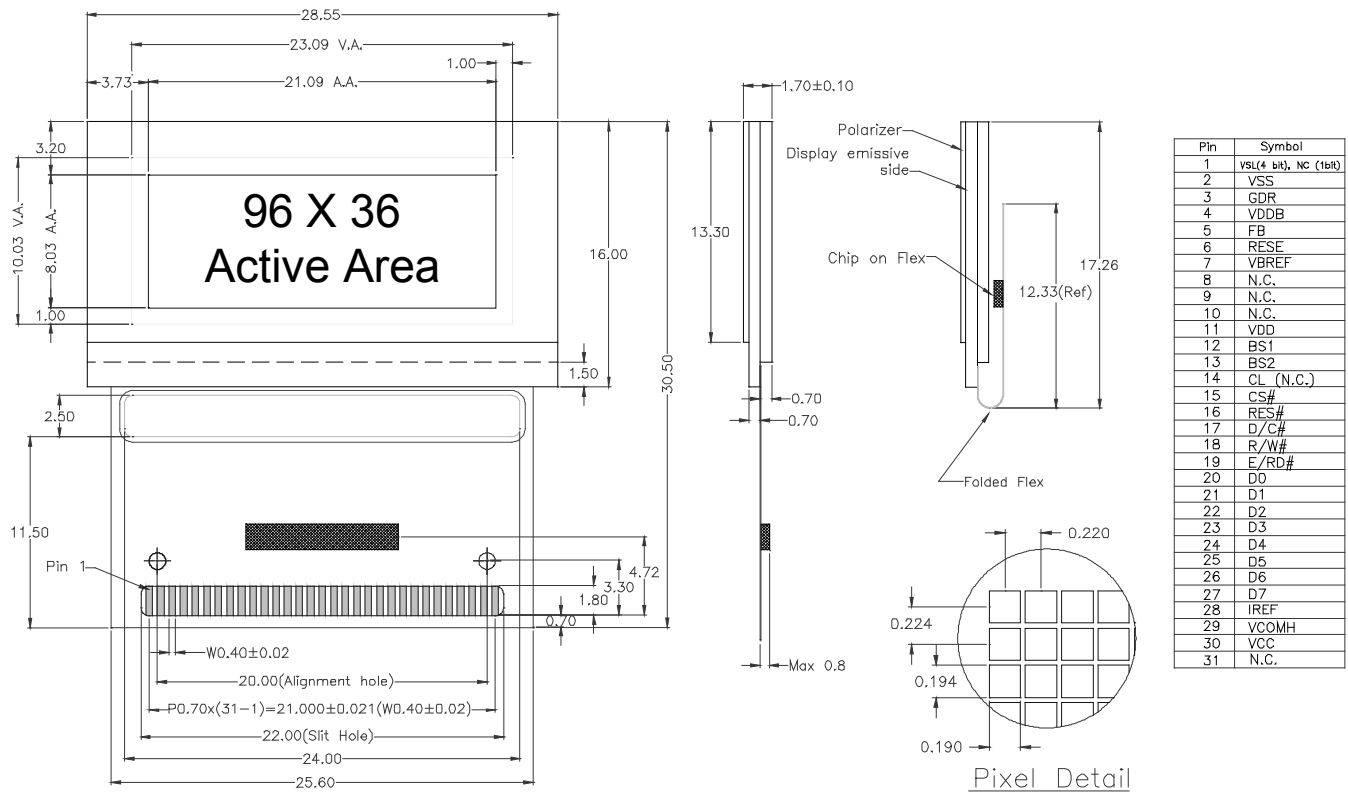

### Specifications

Display Format	96 Columns x 36 Rows				
Diagonal	1.0 inch				
Pixel Pitch	0.22 mm x 0.22 mm				
Color, Luminance & Lifetime	Color On Demand	CIE x	CIE y	cd/m <sup>2</sup>	Lifetime hrs, 25°C
	Elegance Yellow	0.46	0.54	100/200*	40K/10K*
	Lime Green	0.37	0.62	120	10K
	Tiger Orange	0.63	0.37	50	10K
	Galaxy White	0.25	0.25	60	TBA
	Ocean Blue	0.14	0.17	30	TBA
Grayscale	1 or 4 bit				
Active Area	21.1 (W) X 8.0 (H) mm				
Module Size	28.6 (W) X 17.26 (H) X 1.7 (T) mm TAB FOLDED				
Viewing Angle	180°				
Contrast Ratio	2000:1 dark ambient				
Temperature	-30°C to +70°C Operating				
Voltage	2.4 V– 3.5V (Logic) 12V typical (OLED Supply)				
Power	0.05 mW (Sleep Mode)				
Interface	Parallel or Serial (SPI, I <sup>2</sup> C), TAB interconnect				
Driver	SSD0303 (1-bit), SSD0323 (4-bit) on TAB				
Weight	1.6g nominal				

# Mechanical Dimensions and Pin Description