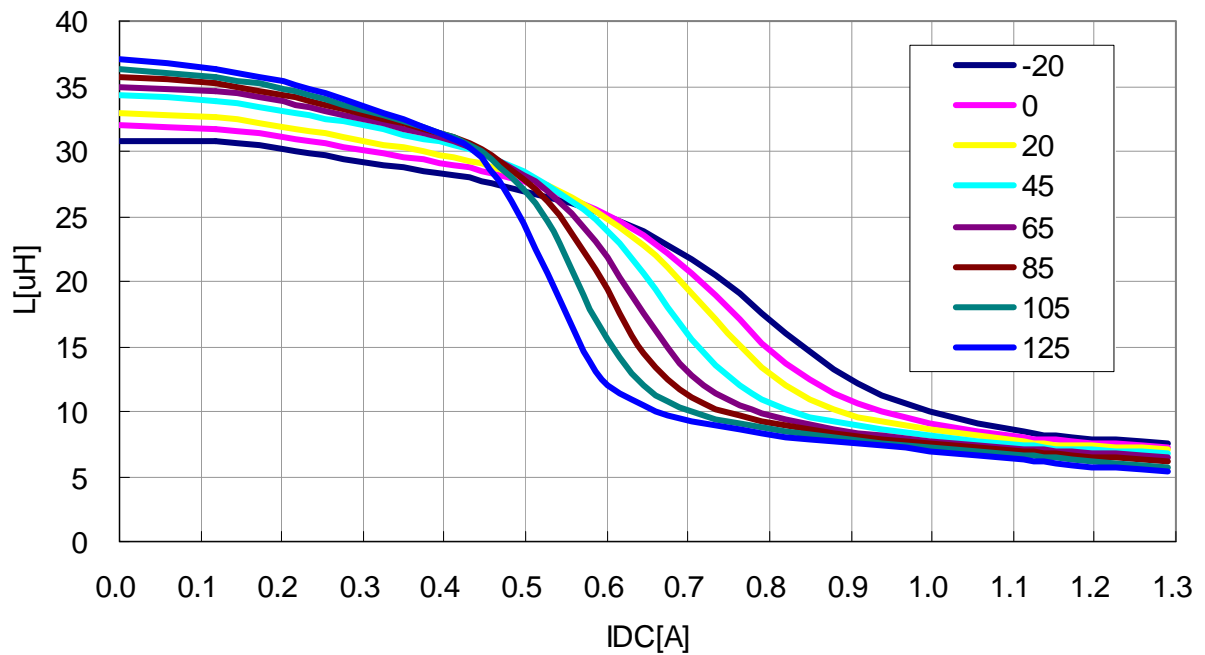

VLS4012T-330MR44