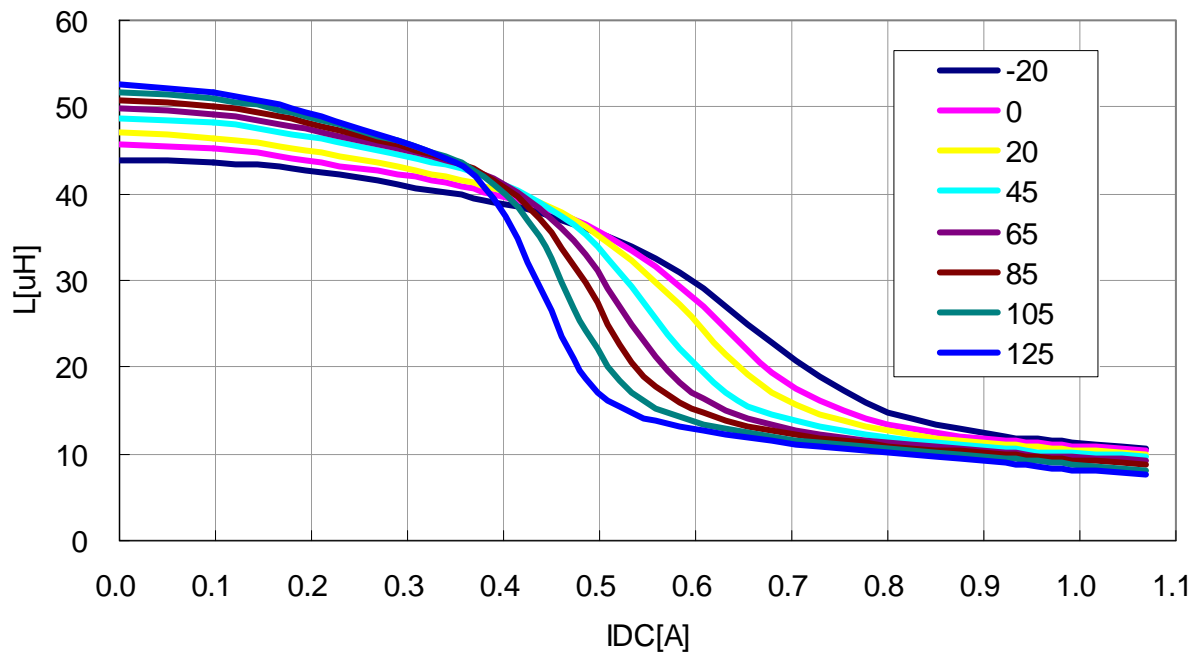

DC Bias & Temperature Characteristics(1MHz)

VLS4012T-470MR39