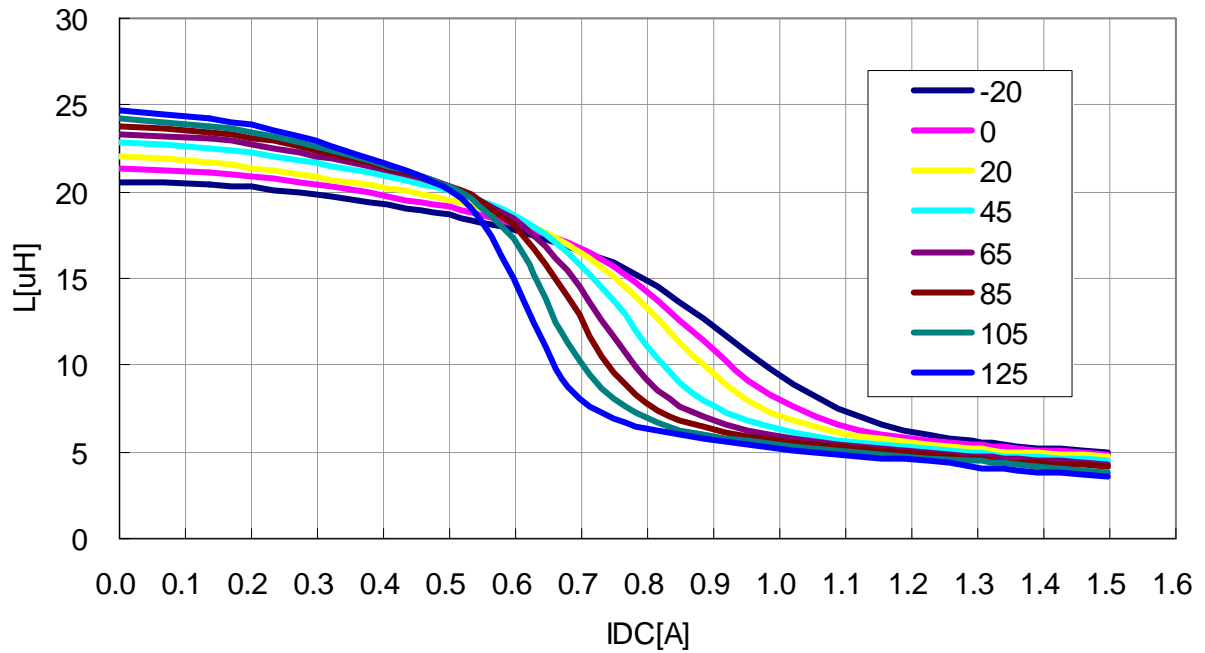

DC Bias & Temperature Characteristics(1MHz)

VLS4012T-4R7M1R1

VLS4012T-6R8MR80

DC Bias & Temperature Characteristics(1MHz)

VLS4012T-100MR82

VLS4012T-150MR65

DC Bias & Temperature Characteristics(1MHz)

VLS4012T-220MR57