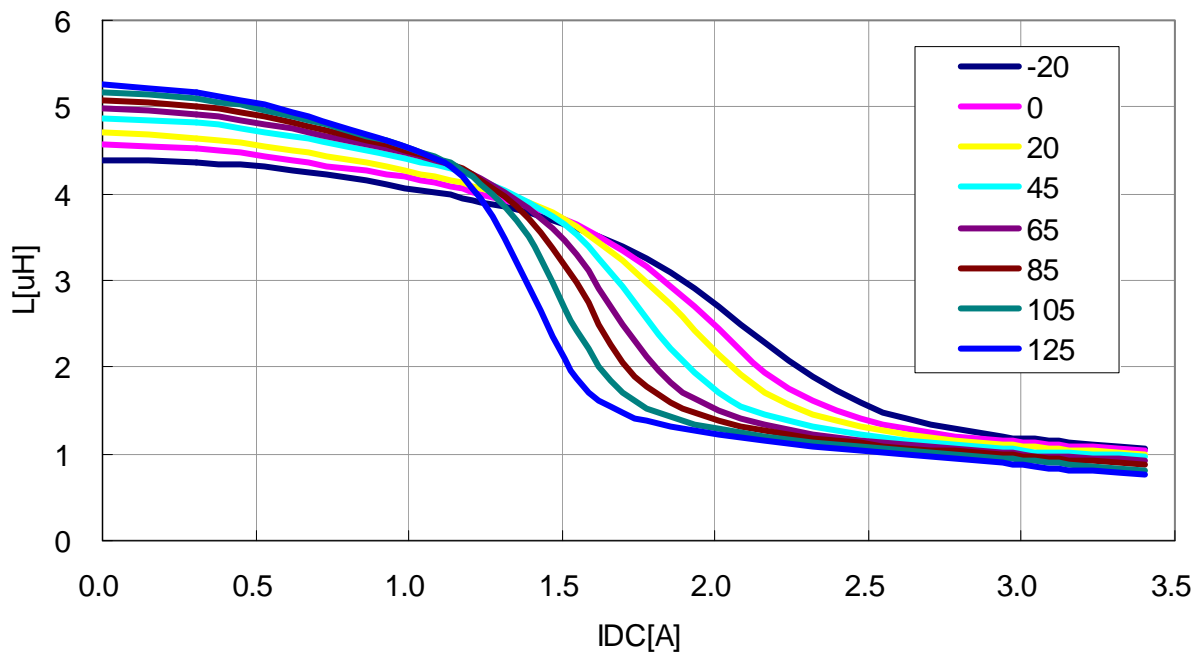

DC Bias & Temperature Characteristics(1MHz)

VLS4012T-4R7M1R1