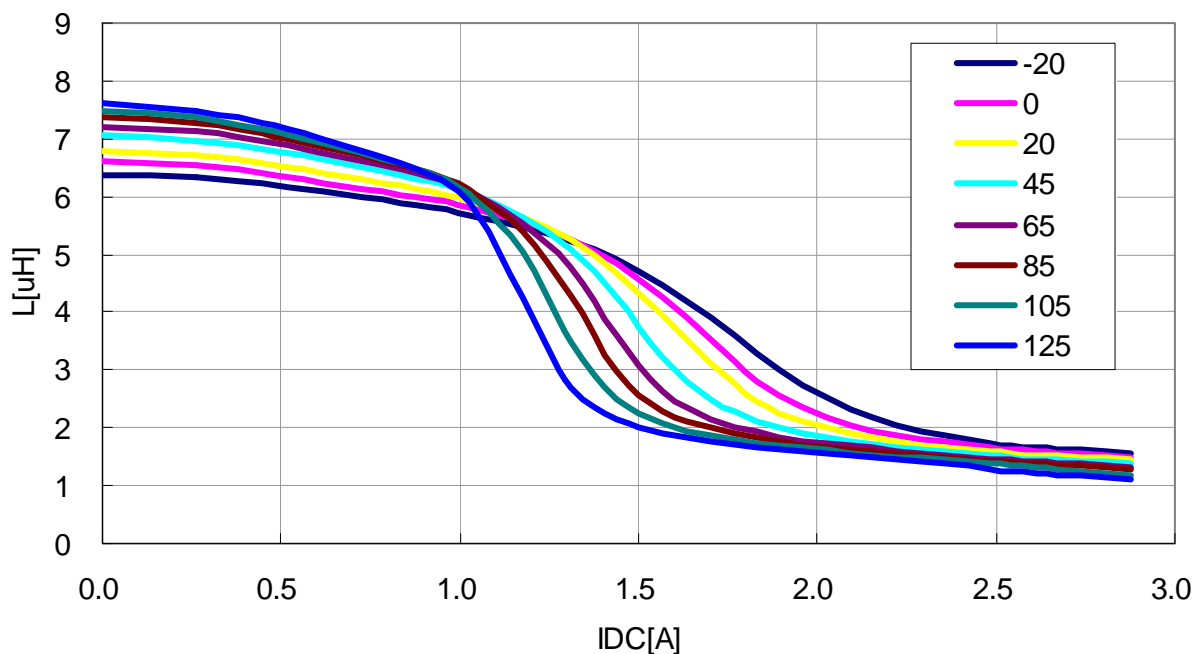

VLS4012T-6R8MR80