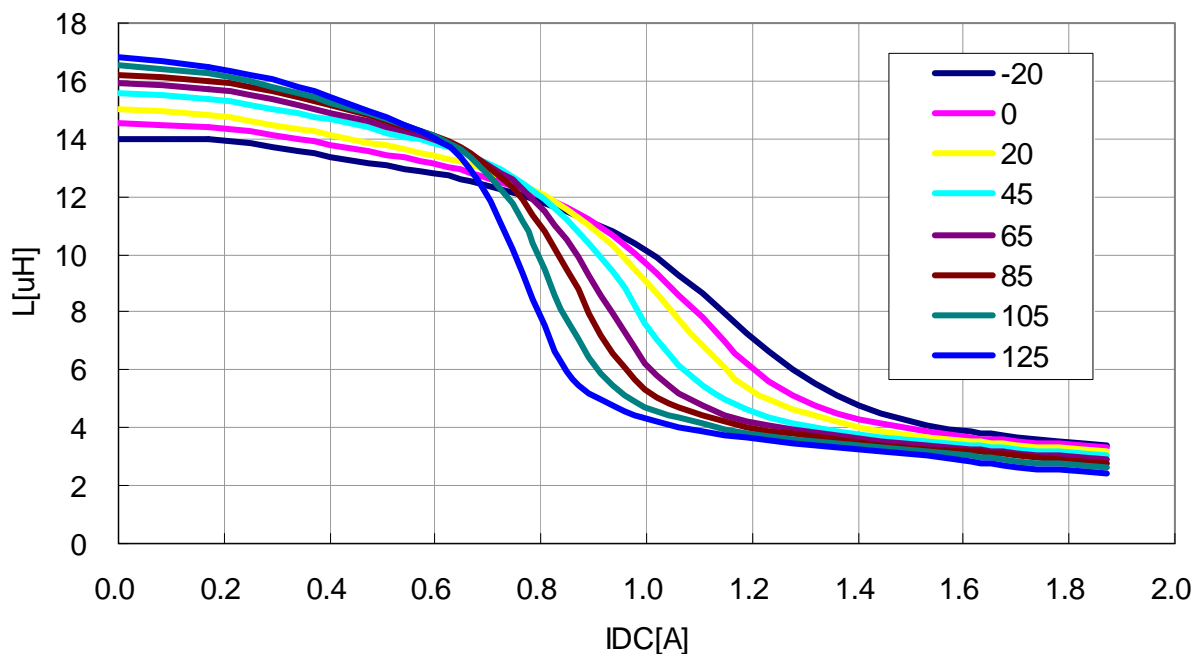

DC Bias & Temperature Characteristics(1MHz)

VLS4012T-4R7M1R1

VLS4012T-6R8MR80

DC Bias & Temperature Characteristics(1MHz)

VLS4012T-100MR82

VLS4012T-150MR65

DC Bias & Temperature Characteristics(1MHz)

VLS4012T-220MR57