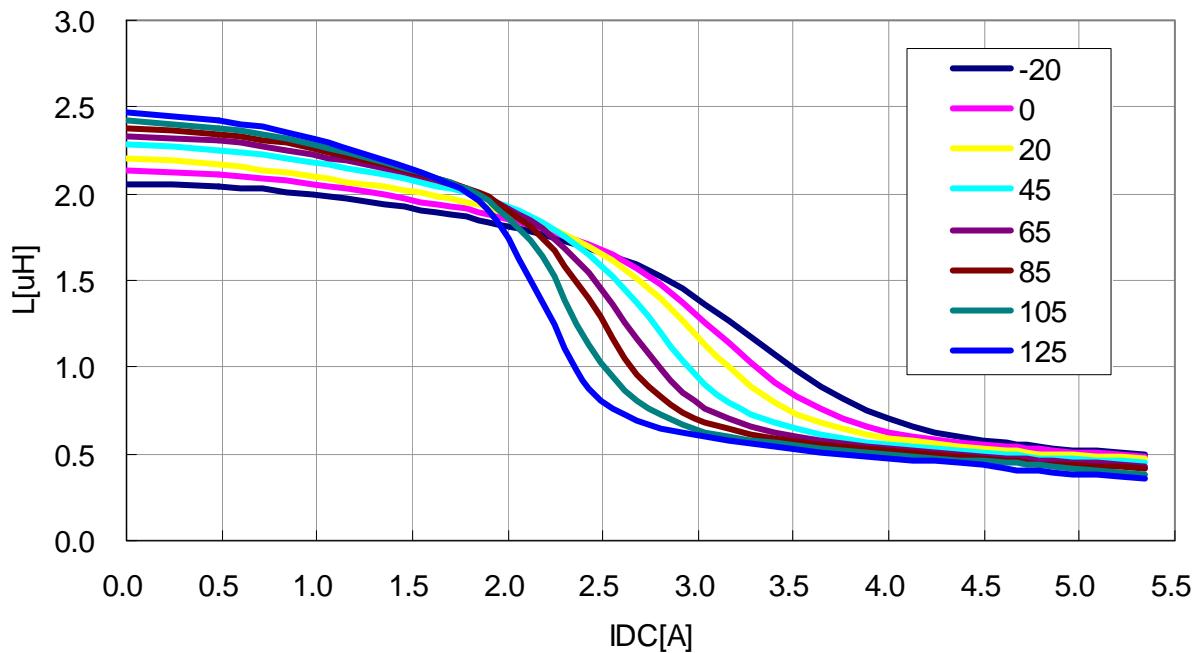

## L-Q Frequency Characteristics

[VLS4012T-470MR39](#)

DC Bias & Temperature Characteristics(1MHz)

VLS4012T-1R0N1R9

VLS4012T-1R5N1R5

DC Bias & Temperature Characteristics(1MHz)

VLS4012T-2R2M1R4

VLS4012T-3R3M1R2