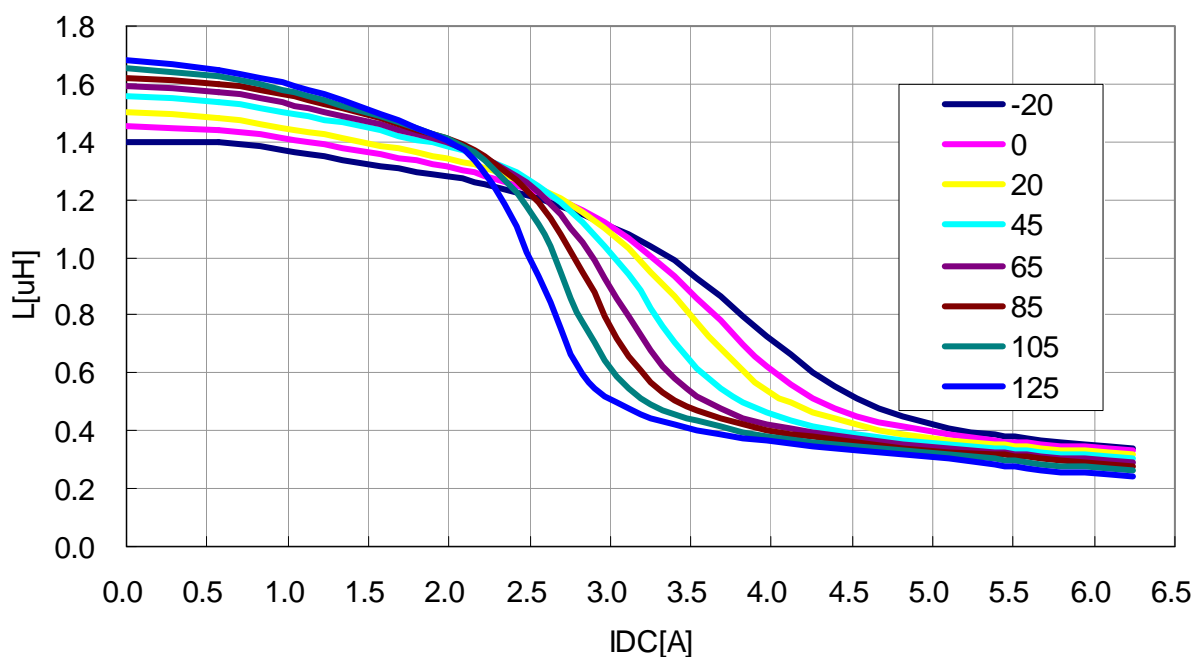

## L-Q Frequency Characteristics

[VLS4012T-470MR39](#)

DC Bias & Temperature Characteristics(1MHz)

VLS4012T-1R0N1R9

VLS4012T-1R5N1R5

DC Bias & Temperature Characteristics(1MHz)

VLS4012T-2R2M1R4

VLS4012T-3R3M1R2