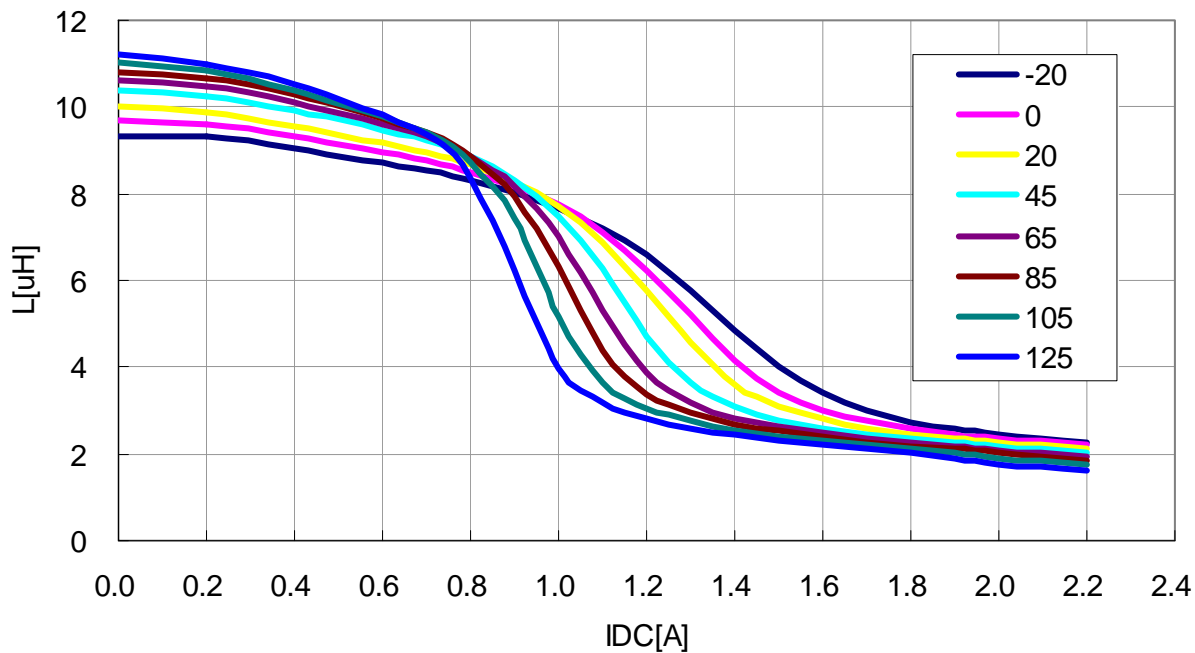

DC Bias & Temperature Characteristics(1MHz)

VLS4012T-4R7M1R1

VLS4012T-6R8MR80

DC Bias & Temperature Characteristics(1MHz)

VLS4012T-100MR82

VLS4012T-150MR65

DC Bias & Temperature Characteristics(1MHz)

VLS4012T-220MR57