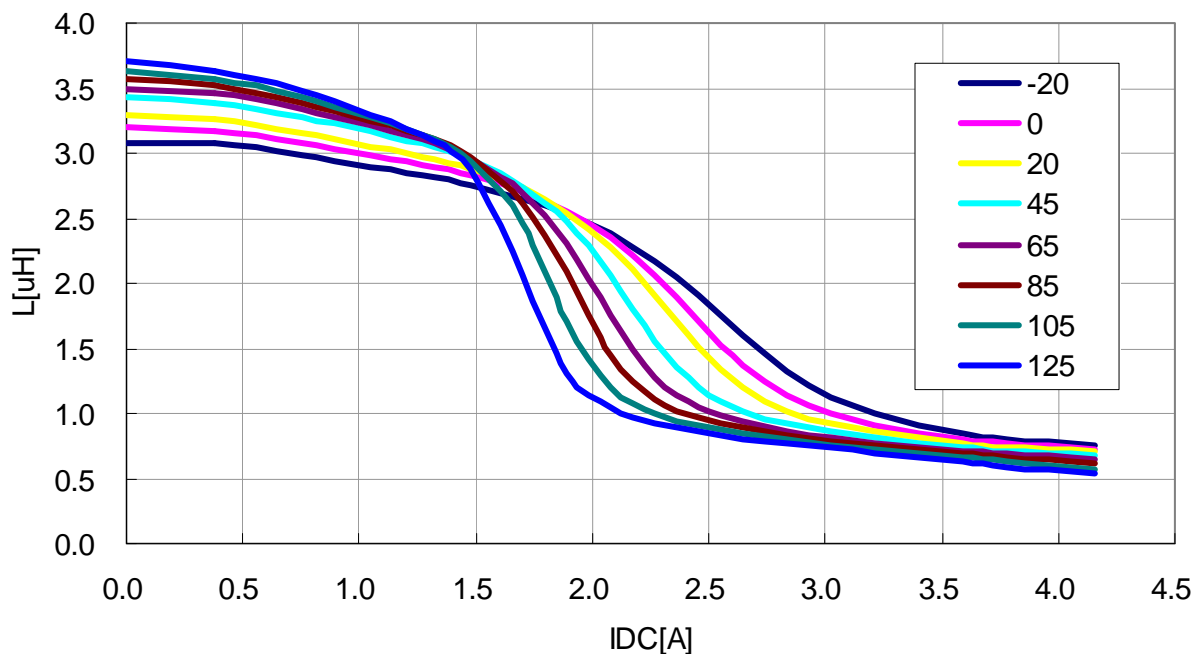

## L-Q Frequency Characteristics

[VLS4012T-470MR39](#)

DC Bias & Temperature Characteristics(1MHz)

VLS4012T-1R0N1R9

VLS4012T-1R5N1R5

DC Bias & Temperature Characteristics(1MHz)

VLS4012T-2R2M1R4

VLS4012T-3R3M1R2