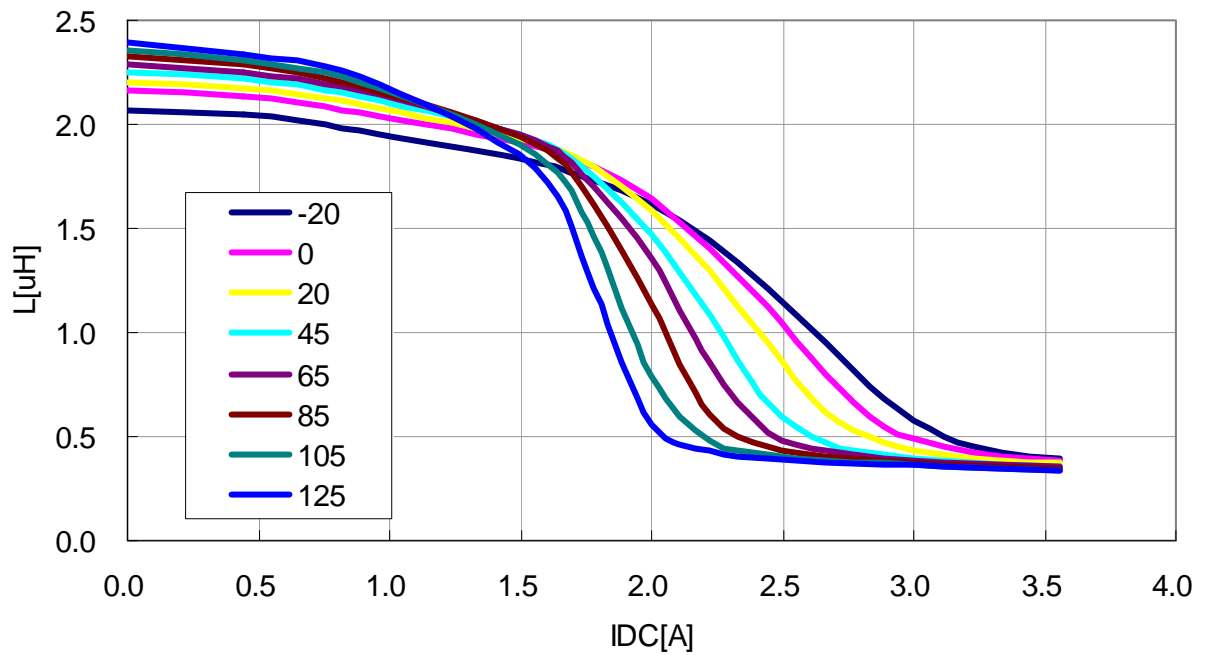

L-Q Frequency Characteristics

VLS3012T-220MR49

VLS3012T-330MR40

L-Q Frequency Characteristics

DC Bias & Temperature Characteristics (1MHz)

VLS3012T-1R0N2R2

VLS3012T-1R5N1R7

DC Bias & Temperature Characteristics (1MHz)

VLS3012T-2R2M1R5

VLS3012T-3R3M1R3

DC Bias & Temperature Characteristics (1MHz)

VLS3012T-4R7M1R0

VLS3012T-6R8MR90

DC Bias & Temperature Characteristics (1MHz)

VLS3012T-100MR72

VLS3012T-150MR58