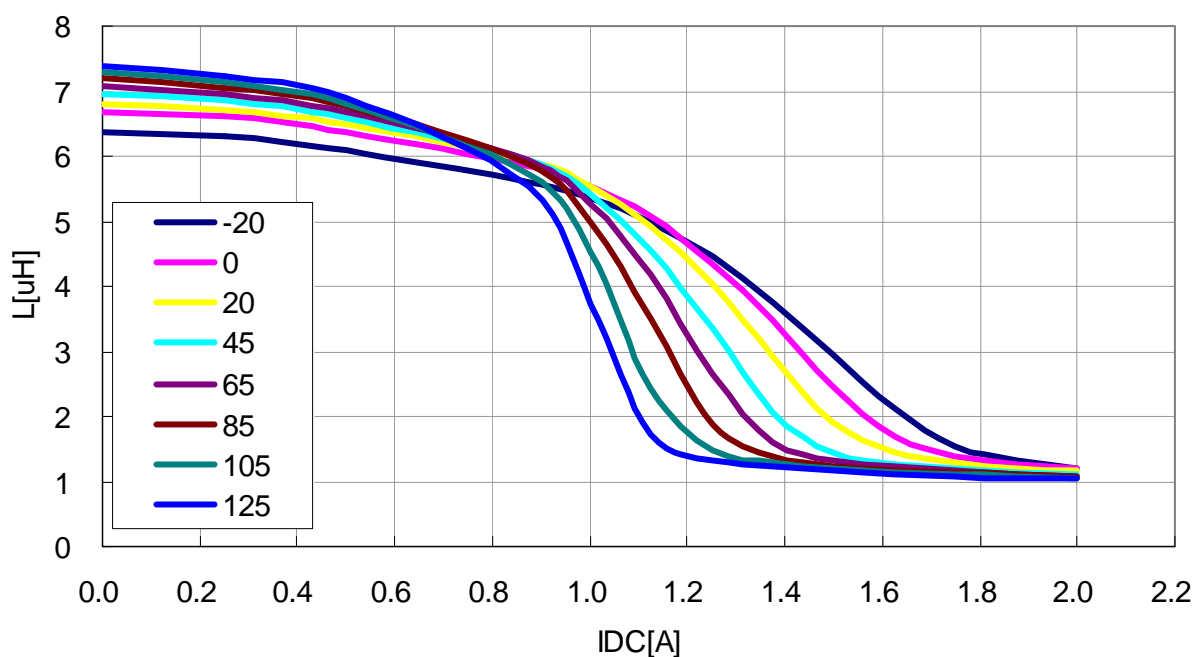

VLS3012T-2R2M1R5

VLS3012T-3R3M1R3

DC Bias & Temperature Characteristics (1MHz)

VLS3012T-4R7M1R0

VLS3012T-6R8MR90

DC Bias & Temperature Characteristics (1MHz)

VLS3012T-100MR72

VLS3012T-150MR58

DC Bias & Temperature Characteristics (1MHz)

VLS3012T-220MR49

VLS3012T-330MR40

DC Bias & Temperature Characteristics (1MHz)

VLS3012T-470MR34

Temperature Characteristic

VLS3012T-1R0N2R2

VLS3012T-1R5N1R7