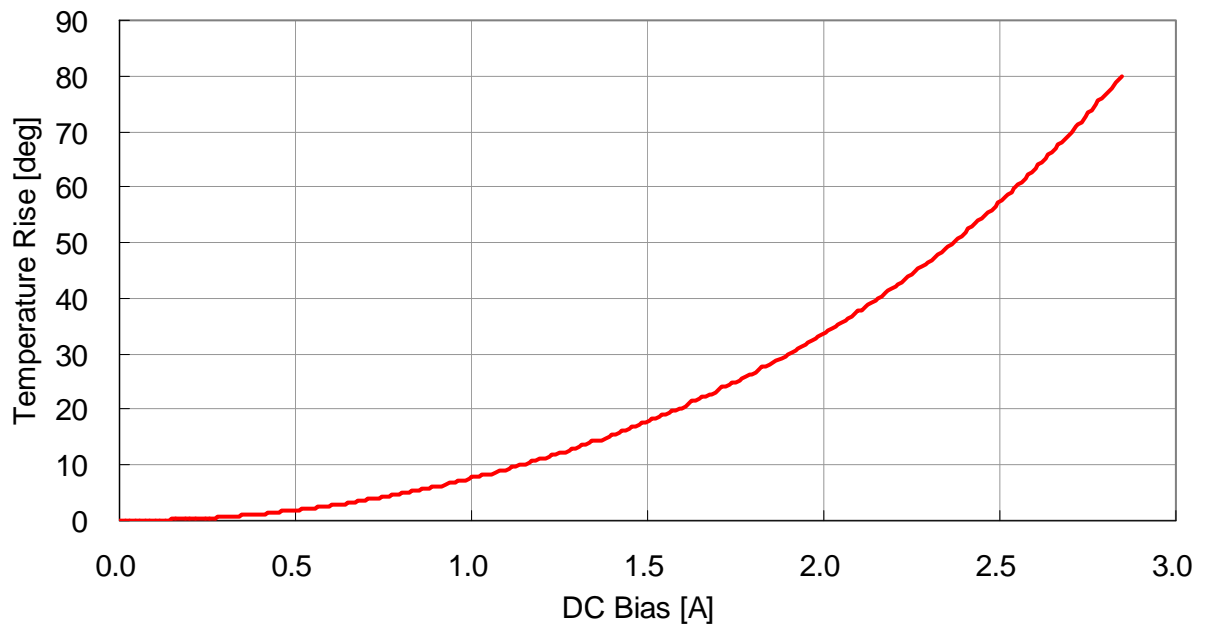

VLS3012T-150MR58

Temperature Characteristic

VLS3012T-220MR49

VLS3012T-330MR40

Temperature Characteristic

VLS3012T-470MR34

Temperature Rise

VLS3012T-1R0N2R2