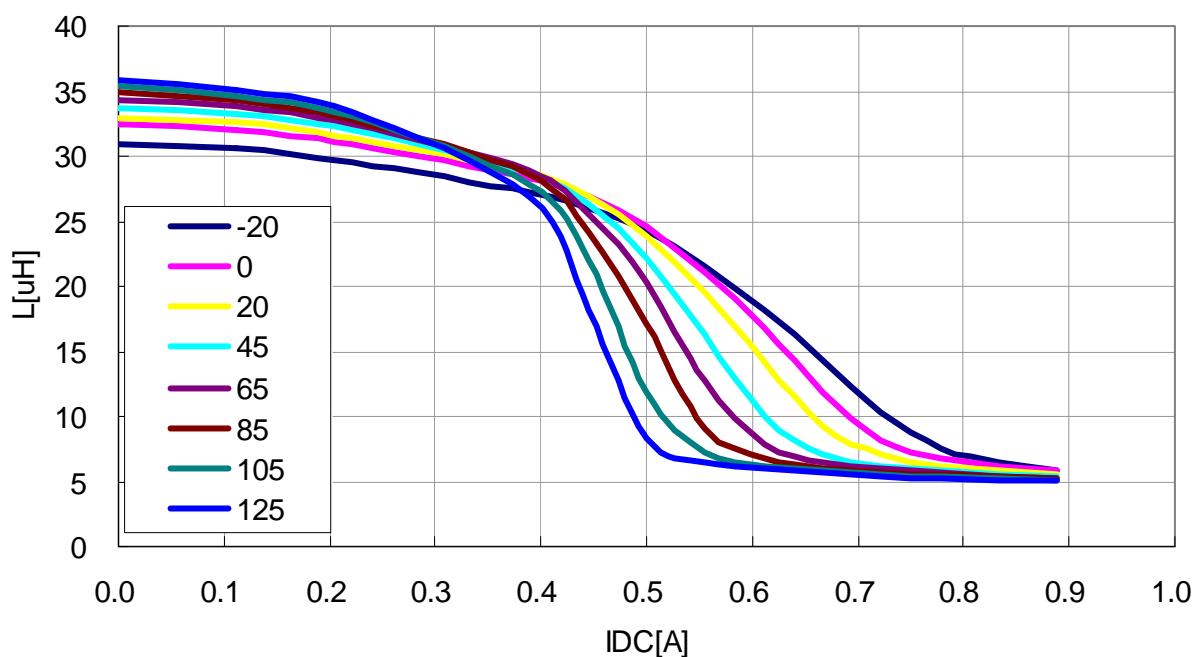

VLS3012T-330MR40