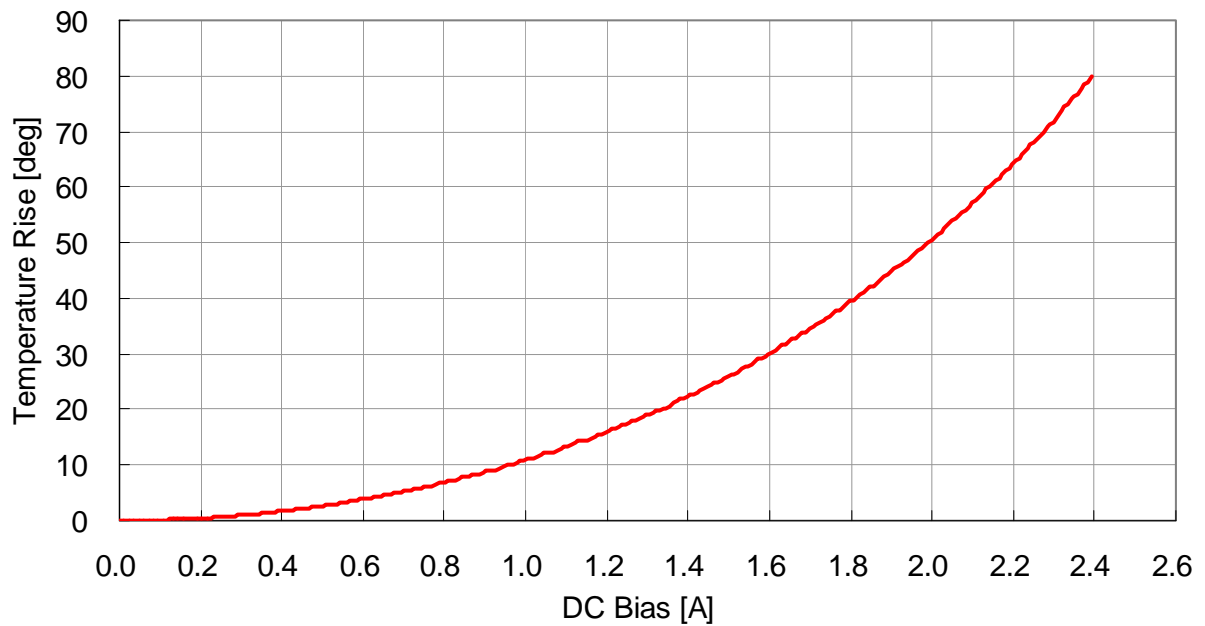

Temperature Rise

VLS3012T-2R2M1R5