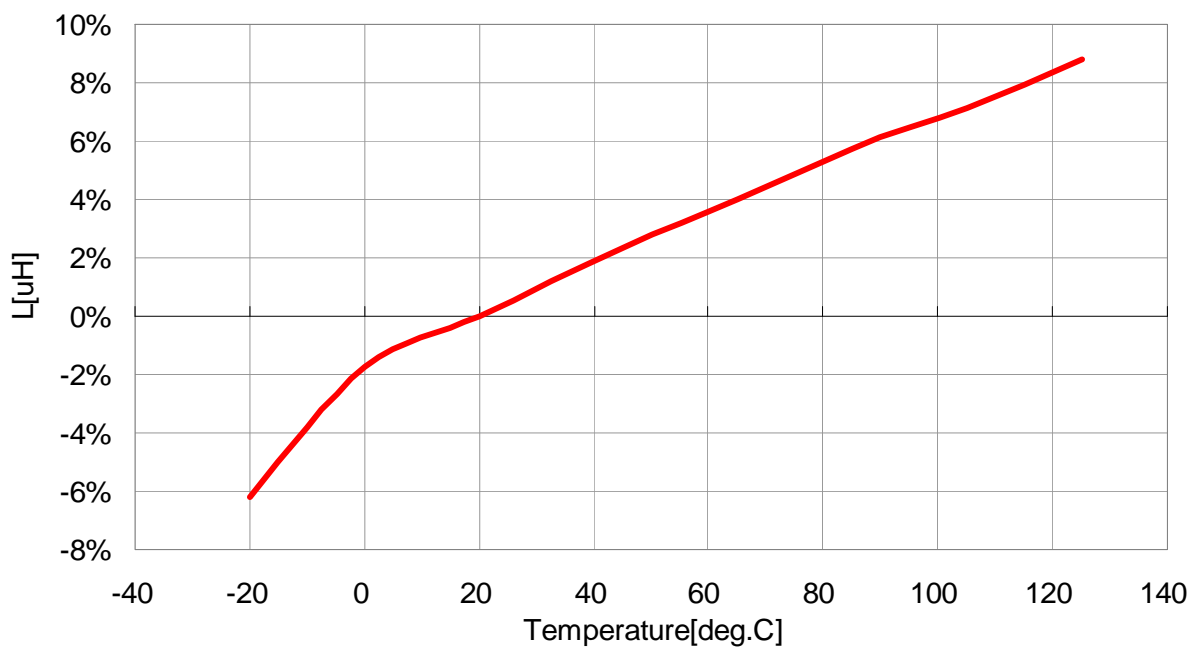

DC Bias & Temperature Characteristics (1MHz)

VLS3012T-220MR49

VLS3012T-330MR40

DC Bias & Temperature Characteristics (1MHz)

VLS3012T-470MR34

Temperature Characteristic

VLS3012T-1R0N2R2

VLS3012T-1R5N1R7