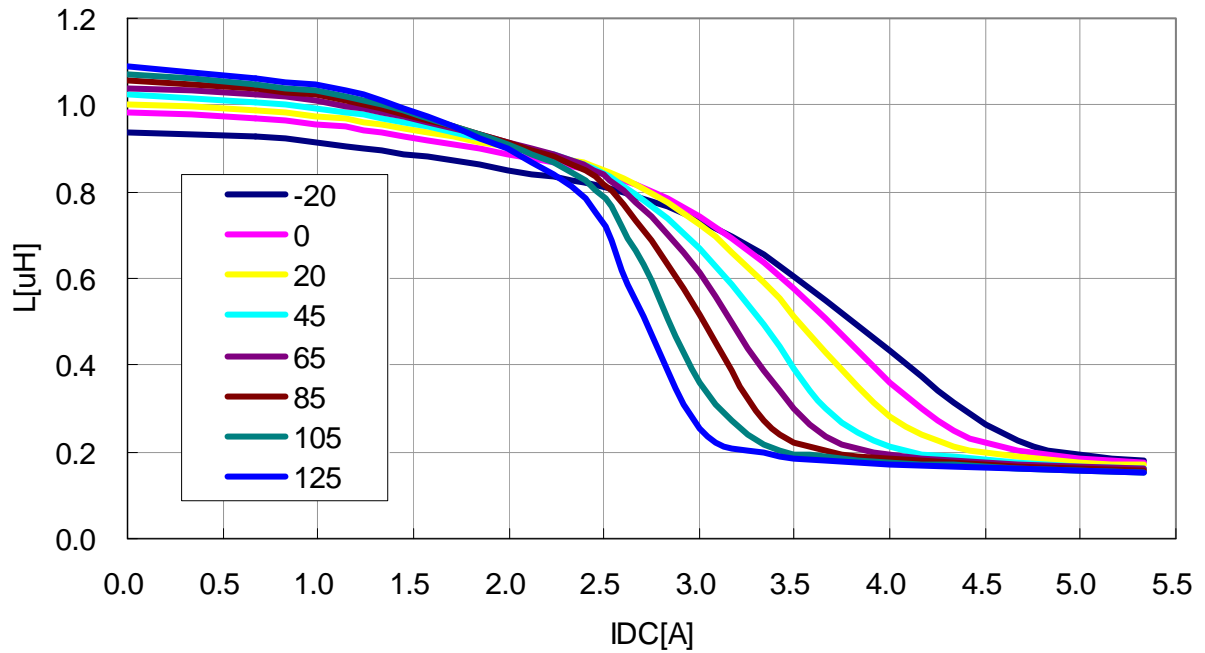

L-Q Frequency Characteristics

VLS3012T-220MR49

VLS3012T-330MR40

L-Q Frequency Characteristics

DC Bias & Temperature Characteristics (1MHz)

VLS3012T-1R0N2R2

VLS3012T-1R5N1R7

DC Bias & Temperature Characteristics (1MHz)

VLS3012T-2R2M1R5

VLS3012T-3R3M1R3

DC Bias & Temperature Characteristics (1MHz)

VLS3012T-4R7M1R0

VLS3012T-6R8MR90

DC Bias & Temperature Characteristics (1MHz)

VLS3012T-100MR72

VLS3012T-150MR58