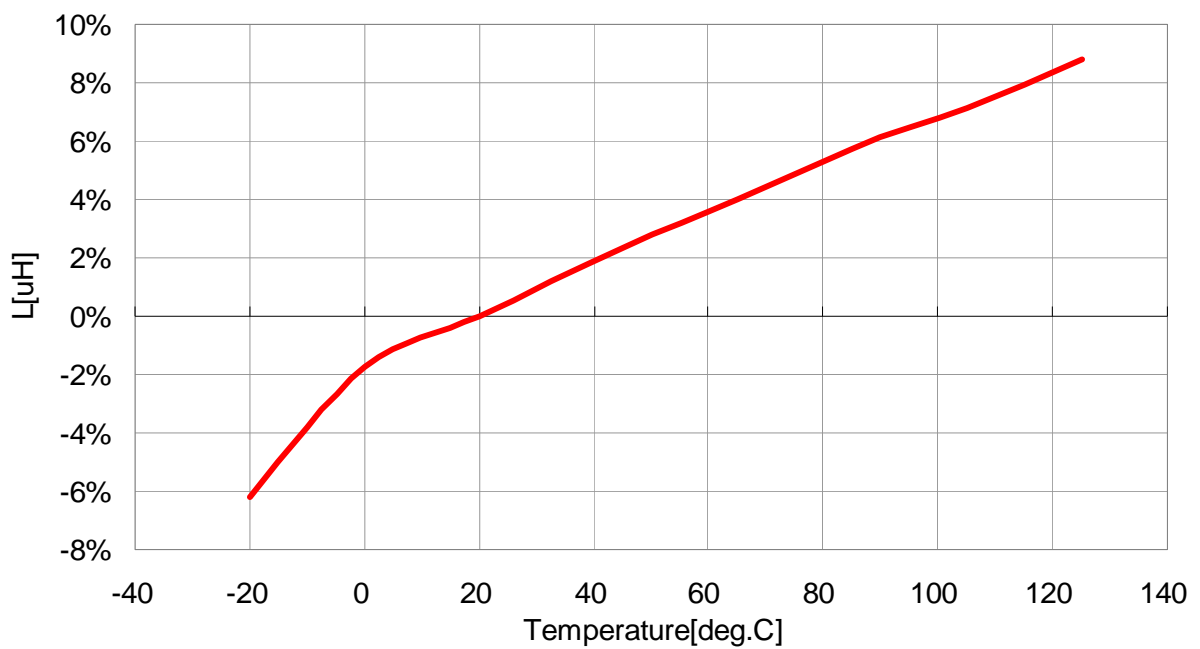

VLS3012T-3R3M1R3