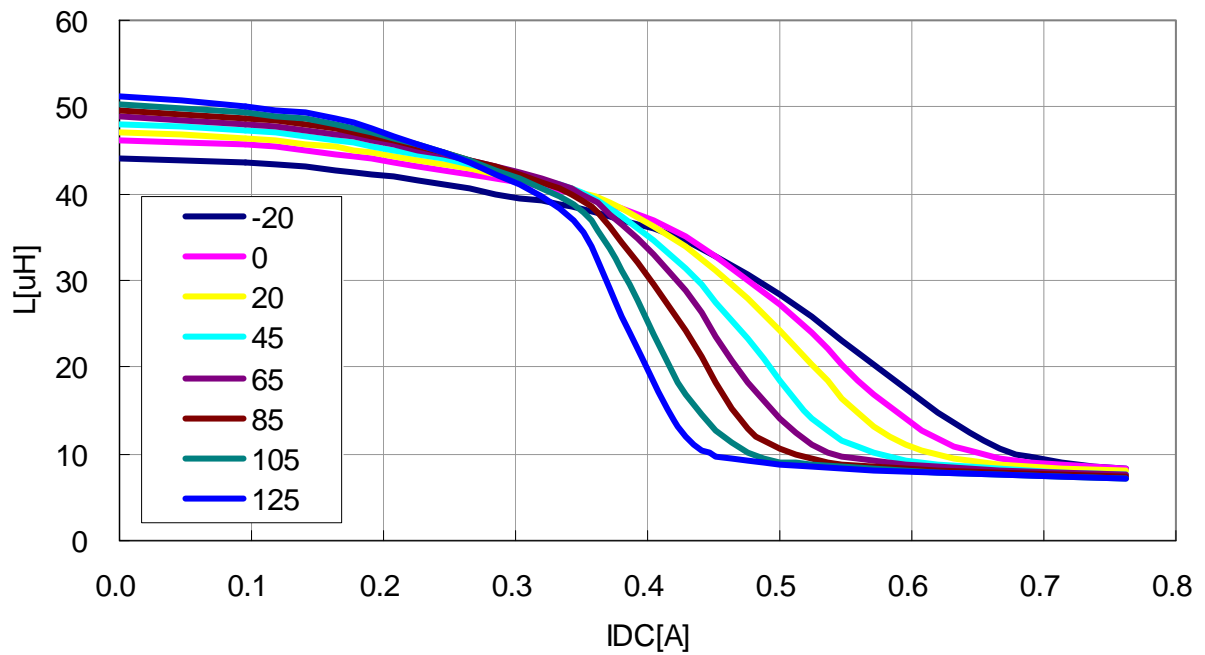

DC Bias & Temperature Characteristics (1MHz)

VLS3012T-220MR49

VLS3012T-330MR40

DC Bias & Temperature Characteristics (1MHz)

VLS3012T-470MR34

Temperature Characteristic

VLS3012T-1R0N2R2

VLS3012T-1R5N1R7