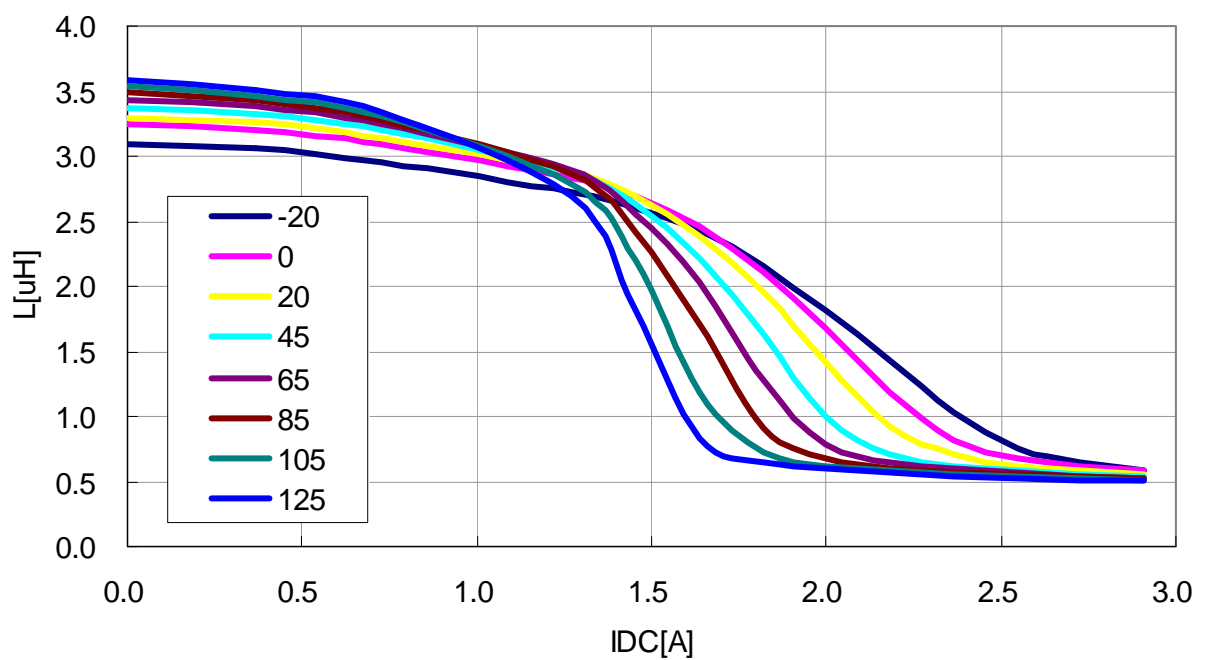

L-Q Frequency Characteristics

VLS3012T-220MR49

VLS3012T-330MR40

L-Q Frequency Characteristics

DC Bias & Temperature Characteristics (1MHz)

VLS3012T-1R0N2R2

VLS3012T-1R5N1R7

DC Bias & Temperature Characteristics (1MHz)

VLS3012T-2R2M1R5

VLS3012T-3R3M1R3

DC Bias & Temperature Characteristics (1MHz)

VLS3012T-4R7M1R0

VLS3012T-6R8MR90

DC Bias & Temperature Characteristics (1MHz)

VLS3012T-100MR72

VLS3012T-150MR58