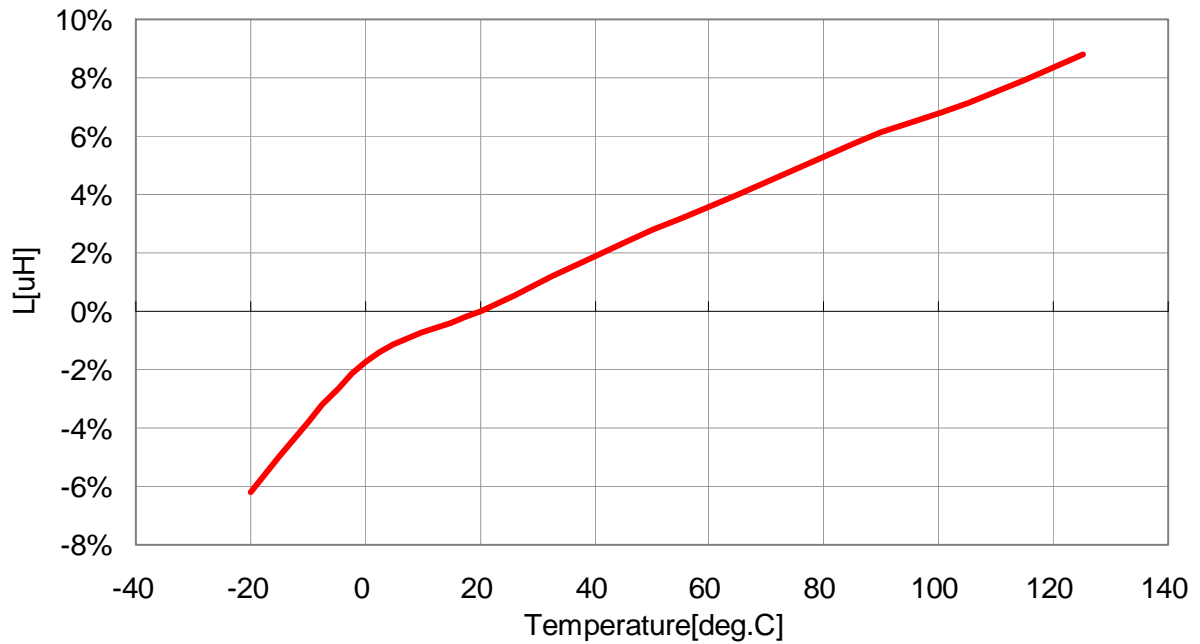

DC Bias & Temperature Characteristics (1MHz)

VLS3012T-220MR49

VLS3012T-330MR40

DC Bias & Temperature Characteristics (1MHz)

VLS3012T-470MR34

Temperature Characteristic

VLS3012T-1R0N2R2

VLS3012T-1R5N1R7