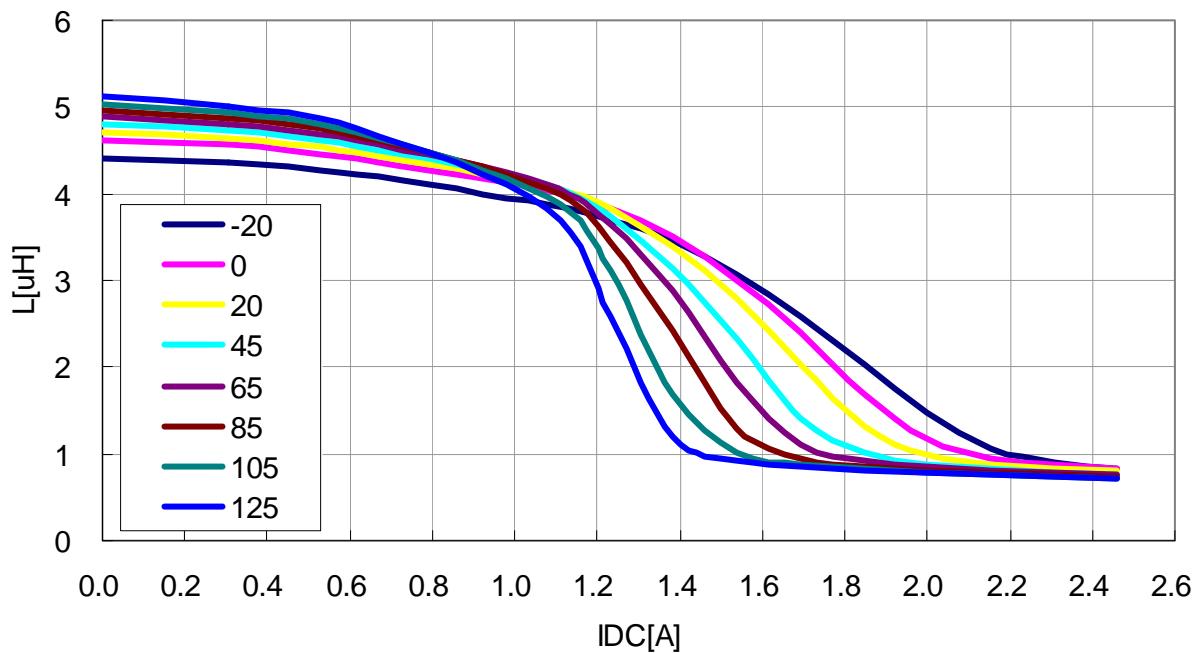

VLS3012T-2R2M1R5

VLS3012T-3R3M1R3

DC Bias & Temperature Characteristics (1MHz)

VLS3012T-4R7M1R0

VLS3012T-6R8MR90

DC Bias & Temperature Characteristics (1MHz)

VLS3012T-100MR72

VLS3012T-150MR58

DC Bias & Temperature Characteristics (1MHz)

VLS3012T-220MR49

VLS3012T-330MR40

DC Bias & Temperature Characteristics (1MHz)

VLS3012T-470MR34

Temperature Characteristic

VLS3012T-1R0N2R2

VLS3012T-1R5N1R7