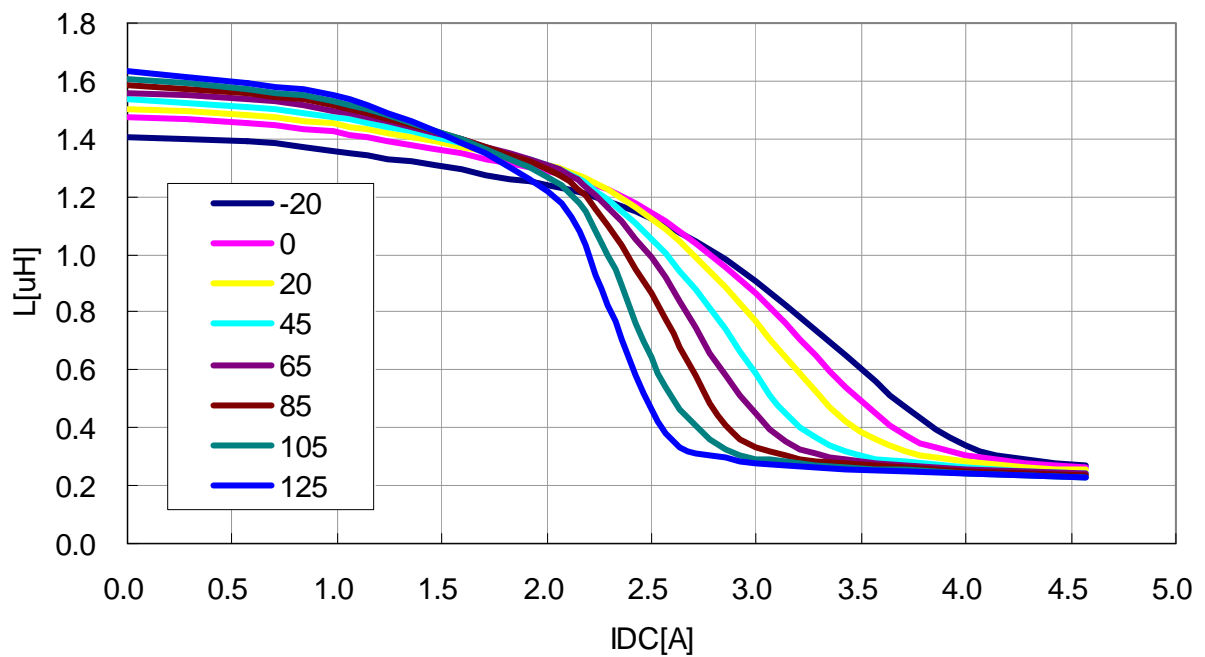

L-Q Frequency Characteristics

VLS3012T-220MR49

VLS3012T-330MR40

L-Q Frequency Characteristics

DC Bias & Temperature Characteristics (1MHz)

VLS3012T-1R0N2R2

VLS3012T-1R5N1R7

DC Bias & Temperature Characteristics (1MHz)

VLS3012T-2R2M1R5

VLS3012T-3R3M1R3

DC Bias & Temperature Characteristics (1MHz)

VLS3012T-4R7M1R0

VLS3012T-6R8MR90

DC Bias & Temperature Characteristics (1MHz)

VLS3012T-100MR72

VLS3012T-150MR58