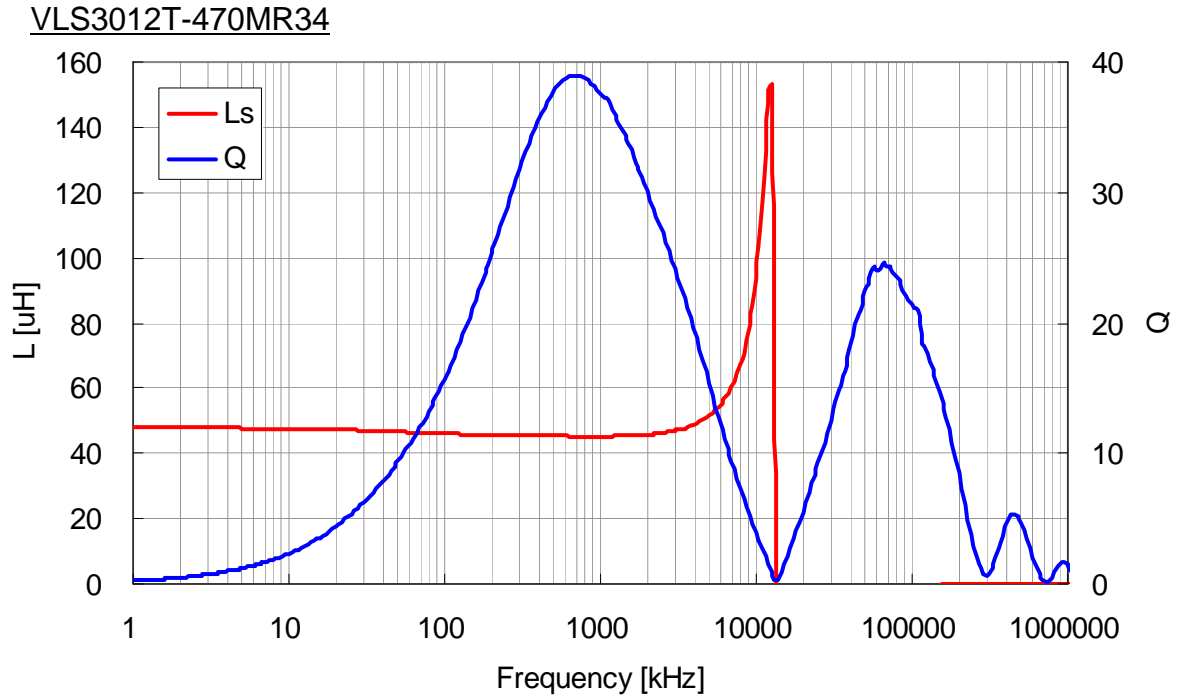

L-Q Frequency Characteristics