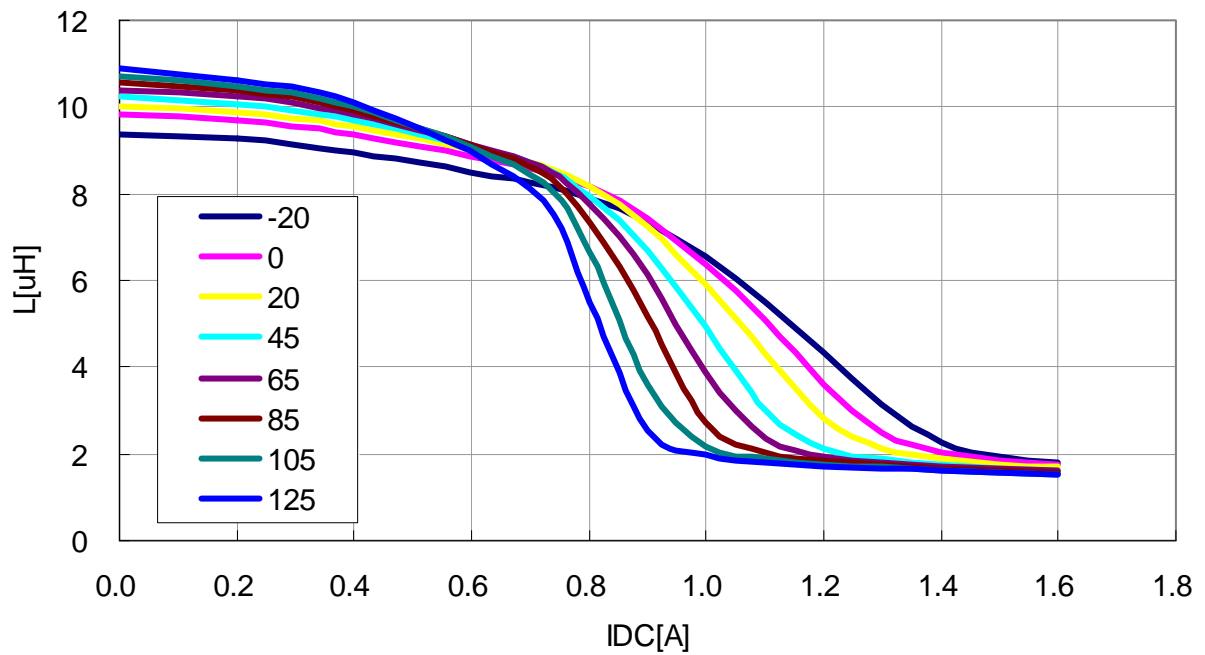

VLS3012T-2R2M1R5

VLS3012T-3R3M1R3

DC Bias & Temperature Characteristics (1MHz)

VLS3012T-4R7M1R0

VLS3012T-6R8MR90

DC Bias & Temperature Characteristics (1MHz)

VLS3012T-100MR72

VLS3012T-150MR58