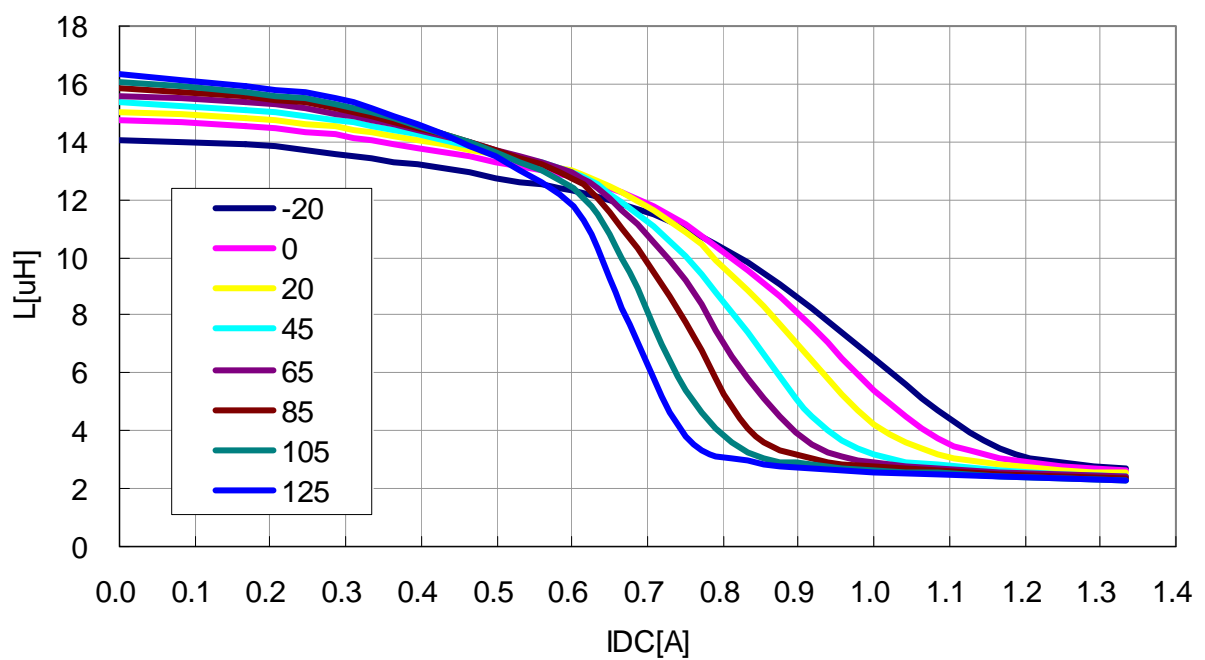

VLS3012T-2R2M1R5

VLS3012T-3R3M1R3

DC Bias & Temperature Characteristics (1MHz)

VLS3012T-4R7M1R0

VLS3012T-6R8MR90

DC Bias & Temperature Characteristics (1MHz)

VLS3012T-100MR72

VLS3012T-150MR58

DC Bias & Temperature Characteristics (1MHz)

VLS3012T-220MR49

VLS3012T-330MR40

DC Bias & Temperature Characteristics (1MHz)

VLS3012T-470MR34

Temperature Characteristic

VLS3012T-1R0N2R2

VLS3012T-1R5N1R7